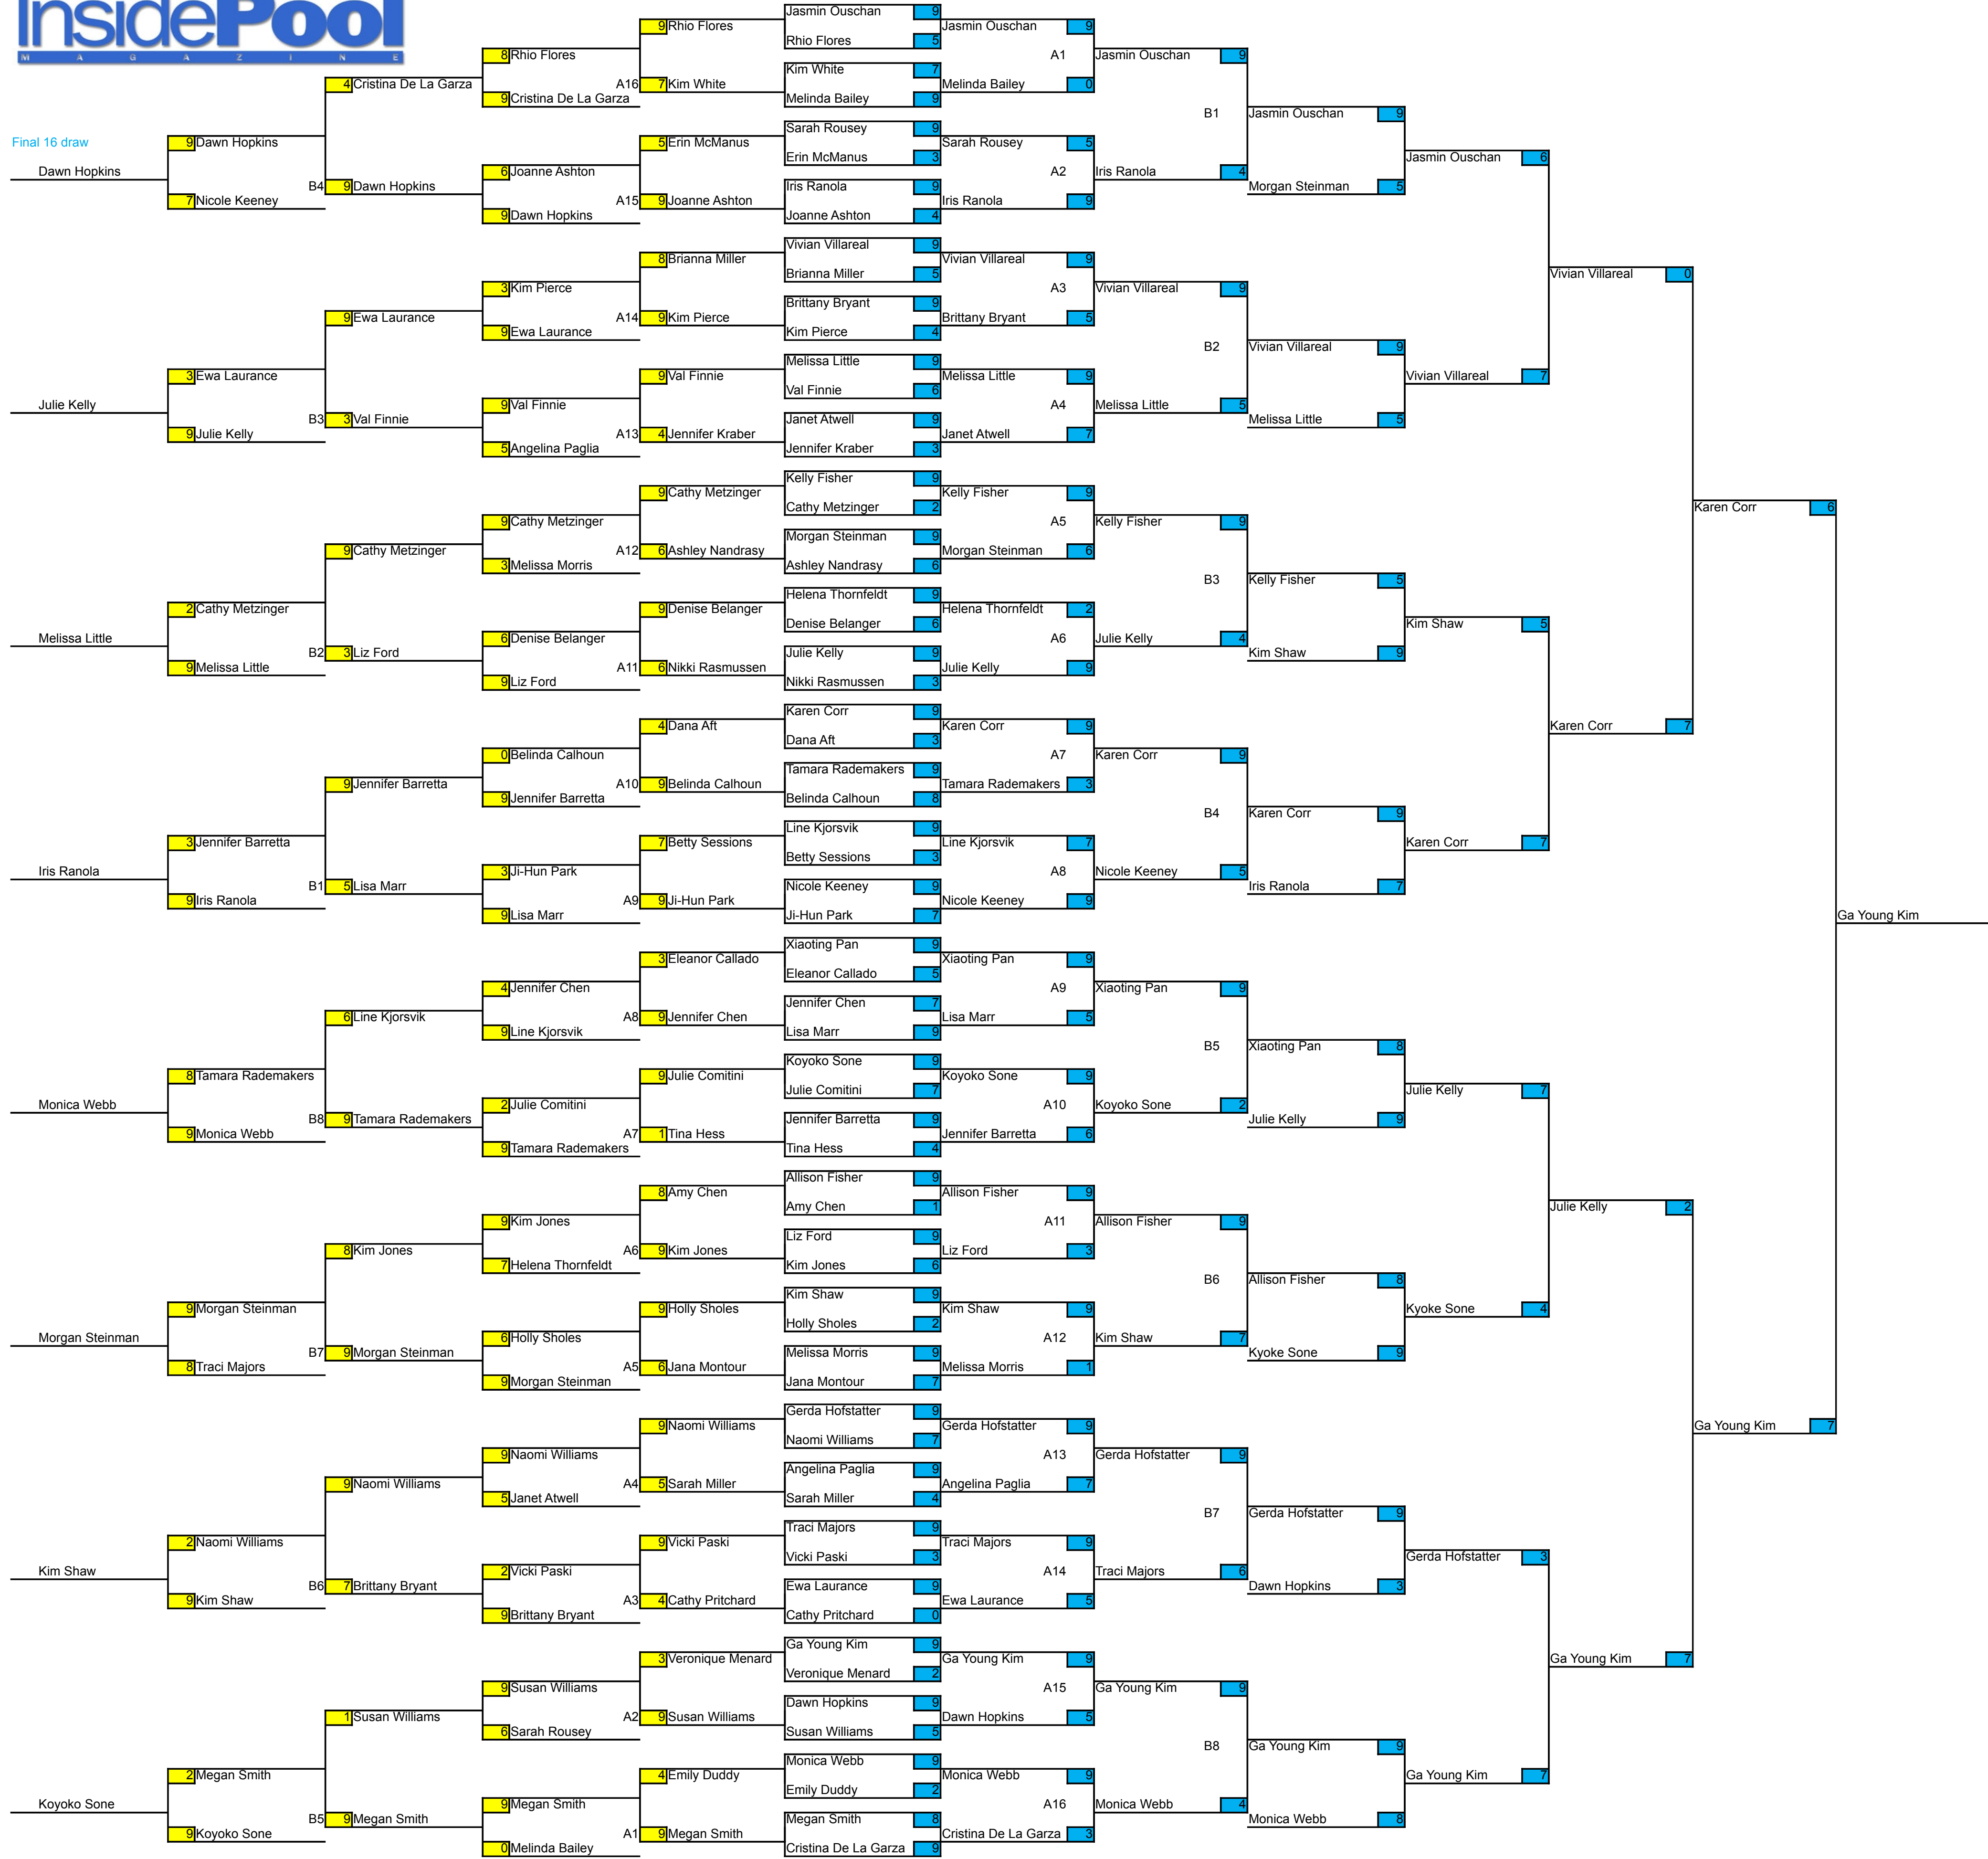

Final 16 draw

Place	Results
1st	Ga Young Kim
2nd	Karen Corr
3rd/4th	Vivian Villareal
5th/8th	Julie Kelly
5th/8th	Jasmin Ouschan
5th/8th	Kim Shaw
5th/8th	Koyoko Sone
5th/8th	Gerda Hofstatter
9th/16th	Morgan Steinman
9th/16th	Melissa Little
9th/16th	Kelly Fisher
9th/16th	Iris Ranola
9th/16th	Xiaoting Pan
9th/16th	Allison Fisher
9th/16th	Dawn Hopkins
9th/16th	Monica Webb